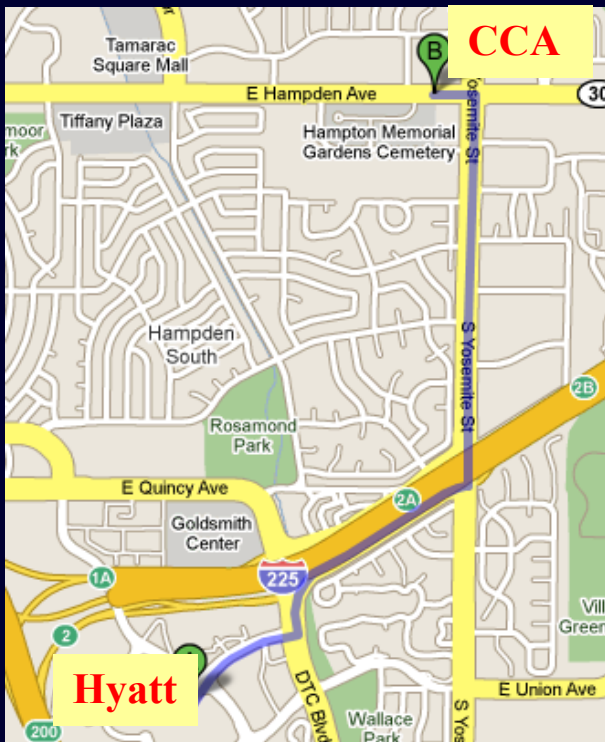

embassysuites1.hilton.com - search for Denver, Colorado

Hyatt Regency DTC

NOTE: Location of 2010 CCA Convention - see special instructions on next page

7800 E. Tufts Ave (Denver Tech Center) ▲ Denver, CO 80237

(303) 695-1700 www.redlion.rdln.com - search for Aurora, Colorado

DoubleTree Hotel Denver Southeast

13696 E. Iliff Place (I-225 & Iliff) ▲ Aurora, CO 80014

(303) 337-2800 or (800) 222-8733

www.doubletree.com - search for Aurora, Colorado

Updated 4-20-10

Hyatt Regency Denver Tech Center

7800 East Tufts Avenue – Denver, CO – 80237

Best CCA CONVENTION 2010 booking option is ON-LINE at
<https://resweb.passkey.com/go/ColoradoChiropracticAssn2010>
or call 888-421-1442 - Room block cut-off is August 28, 2010

\$89

Thu, Fri, Sat, Sun
Includes Garage Parking
 \$159 Mon, Tue, Wed

LOCATION:

- 2 miles from the Association's offices
- 5 miles from Park Meadows Mall
- 10 miles from Downtown Denver
- 25 miles from Denver Intl. Airport